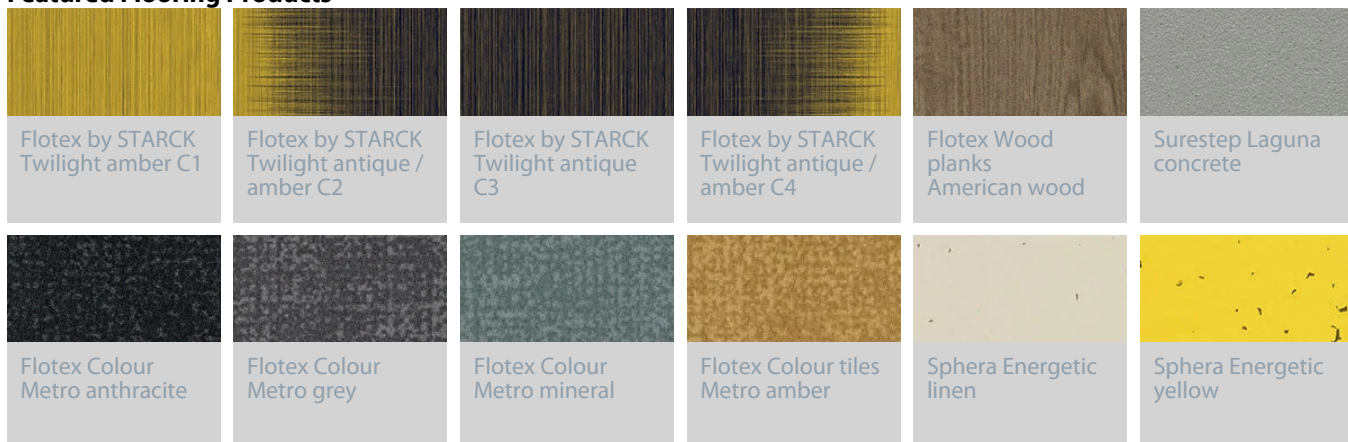

Featured Flooring Products